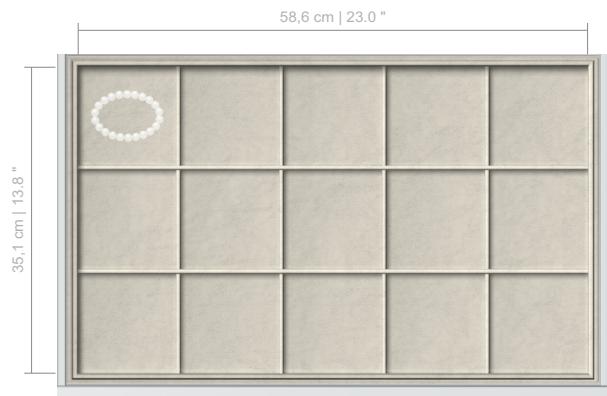

DRAWER INSERTS FOR PHOENIX

DRAWERS (WITHOUT INSERTS)
 DRAWER HEIGHTS AVAILABLE:
 6-8-10-12-14 CM | 2.3-3.1-3.9-4.6-5.4 INCHES

INSERT #0033
 AVAILABLE FOR DRAWER HEIGHTS:
 6-8-10-12-14 CM | 2.3-3.1-3.9-4.6-5.4 INCHES

INSERT #0310
 AVAILABLE FOR DRAWER HEIGHTS:
 6-8-10-12-14 CM | 2.3-3.1-3.9-4.6-5.4 INCHES

INSERT #0400
 AVAILABLE FOR DRAWER HEIGHTS:
 6-8-10-12-14 CM | 2.3-3.1-3.9-4.6-5.4 INCHES

INSERT #0403
 AVAILABLE FOR DRAWER HEIGHTS:
 6-8-10-12-14 CM | 2.3-3.1-3.9-4.6-5.4 INCHES