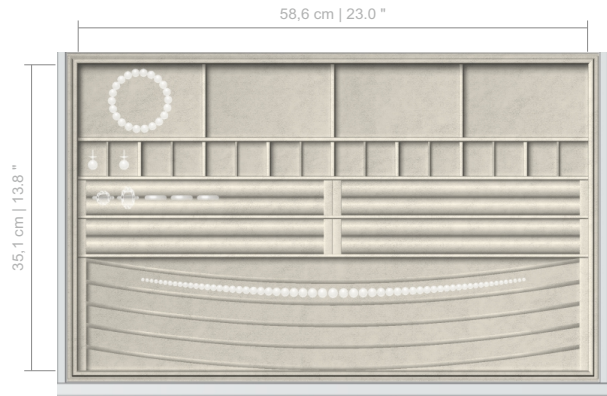

INSERT #0500
 AVAILABLE FOR DRAWER HEIGHTS:
 6-8-10-12-14 CM | 2.3-3.1-3.9-4.6-5.4 INCHES

INSERT #0501
 AVAILABLE FOR DRAWER HEIGHTS:
 6-8-10-12-14 CM | 2.3-3.1-3.9-4.6-5.4 INCHES

INSERT #0504
 AVAILABLE FOR DRAWER HEIGHTS:
 6-8-10-12-14 CM | 2.3-3.1-3.9-4.6-5.4 INCHES

INSERT #0600
 AVAILABLE FOR DRAWER HEIGHTS:
 6-8-10-12-14 CM | 2.3-3.1-3.9-4.6-5.4 INCHES

INSERT #0750
 AVAILABLE FOR DRAWER HEIGHTS:
 8-10-12-14 CM | 3.1-3.9-4.6-5.4 INCHES

DRAWER INSERTS FOR PHOENIX

INSERT #0755
 AVAILABLE FOR DRAWER HEIGHTS:
 8-10-12-14 CM | 3.1-3.9-4.6-5.4 INCHES

INSERT #0760
 AVAILABLE FOR DRAWER HEIGHTS:
 8-10-12-14 CM | 3.1-3.9-4.6-5.4 INCHES

INSERT #1100
 AVAILABLE FOR DRAWER HEIGHTS:
 8-10-12-14 CM | 3.1-3.9-4.6-5.4 INCHES

INSERT #1310
 AVAILABLE FOR DRAWER HEIGHTS:
 8-10-12-14 CM | 3.1-3.9-4.6-5.4 INCHES

INSERT #1315
 AVAILABLE FOR DRAWER HEIGHTS:
 8-10-12-14 CM | 3.1-3.9-4.6-5.4 INCHES

INSERT #1350
 AVAILABLE FOR DRAWER HEIGHTS:
 8-10-12-14 CM | 3.1-3.9-4.6-5.4 INCHES

DRAWER INSERTS FOR PHOENIX

INSERT #1400
 AVAILABLE FOR DRAWER HEIGHTS:
 8-10-12-14 CM | 3.1-3.9-4.6-5.4 INCHES