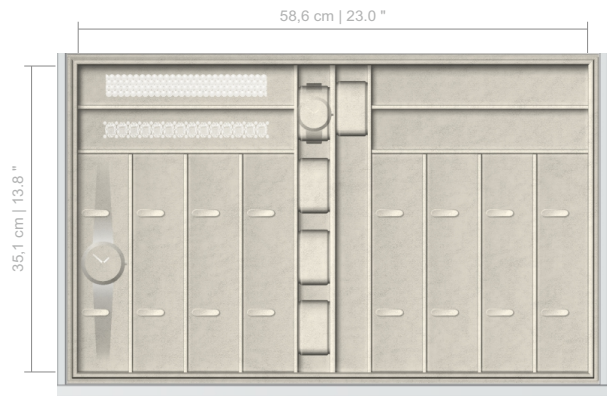

INSERT #0600
 AVAILABLE FOR DRAWER HEIGHTS:
 6-8-10-12-14 CM | 2.3-3.1-3.9-4.6-5.4 INCHES

INSERT #0750
 AVAILABLE FOR DRAWER HEIGHTS:
 8-10-12-14 CM | 3.1-3.9-4.6-5.4 INCHES

DRAWER INSERTS FOR PHOENIX

INSERT #0755
 AVAILABLE FOR DRAWER HEIGHTS:
 8-10-12-14 CM | 3.1-3.9-4.6-5.4 INCHES

INSERT #0760
 AVAILABLE FOR DRAWER HEIGHTS:
 8-10-12-14 CM | 3.1-3.9-4.6-5.4 INCHES

INSERT #1100
 AVAILABLE FOR DRAWER HEIGHTS:
 8-10-12-14 CM | 3.1-3.9-4.6-5.4 INCHES

INSERT #1310
 AVAILABLE FOR DRAWER HEIGHTS:
 8-10-12-14 CM | 3.1-3.9-4.6-5.4 INCHES

INSERT #1315
 AVAILABLE FOR DRAWER HEIGHTS:
 8-10-12-14 CM | 3.1-3.9-4.6-5.4 INCHES

INSERT #1350
 AVAILABLE FOR DRAWER HEIGHTS:
 8-10-12-14 CM | 3.1-3.9-4.6-5.4 INCHES

DRAWER INSERTS FOR PHOENIX

INSERT #1400
 AVAILABLE FOR DRAWER HEIGHTS:
 8-10-12-14 CM | 3.1-3.9-4.6-5.4 INCHES

INSERT #1500
 AVAILABLE FOR DRAWER HEIGHTS:
 8-10-12-14 CM | 3.1-3.9-4.6-5.4 INCHES

INSERT #2100
 AVAILABLE FOR DRAWER HEIGHTS:
 8-10-12-14 CM | 3.1-3.9-4.6-5.4 INCHES

INSERT #2110
 AVAILABLE FOR DRAWER HEIGHTS:
 8-10-12-14 CM | 3.1-3.9-4.6-5.4 INCHES