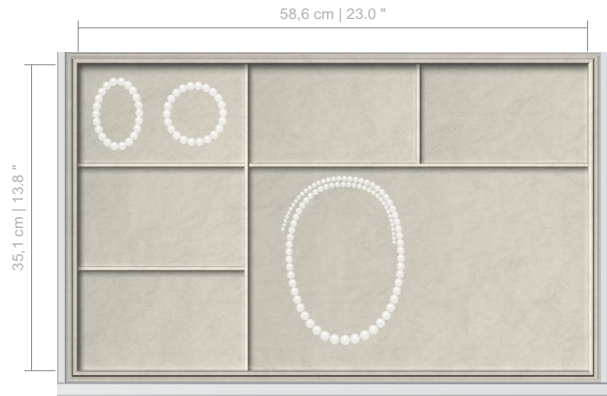

DRAWER INSERTS FOR PHOENIX

DRAWERS (WITHOUT INSERTS)
 DRAWER HEIGHTS AVAILABLE:
 6-8-10-12-14 CM | 2.3-3.1-3.9-4.6-5.4 INCHES

INSERT #0033
 AVAILABLE FOR DRAWER HEIGHTS:
 6-8-10-12-14 CM | 2.3-3.1-3.9-4.6-5.4 INCHES

INSERT #0310
 AVAILABLE FOR DRAWER HEIGHTS:
 6-8-10-12-14 CM | 2.3-3.1-3.9-4.6-5.4 INCHES

INSERT #0400
 AVAILABLE FOR DRAWER HEIGHTS:
 6-8-10-12-14 CM | 2.3-3.1-3.9-4.6-5.4 INCHES

INSERT #0403
 AVAILABLE FOR DRAWER HEIGHTS:
 6-8-10-12-14 CM | 2.3-3.1-3.9-4.6-5.4 INCHES

INSERT #0404
 AVAILABLE FOR DRAWER HEIGHTS:
 6-8-10-12-14 CM | 2.3-3.1-3.9-4.6-5.4 INCHES

DRAWER INSERTS FOR PHOENIX

INSERT #0406
 AVAILABLE FOR DRAWER HEIGHTS:
 6-8-10-12-14 CM | 2.3-3.1-3.9-4.6-5.4 INCHES

INSERT #0500
 AVAILABLE FOR DRAWER HEIGHTS:
 6-8-10-12-14 CM | 2.3-3.1-3.9-4.6-5.4 INCHES

INSERT #0501
 AVAILABLE FOR DRAWER HEIGHTS:
 6-8-10-12-14 CM | 2.3-3.1-3.9-4.6-5.4 INCHES

INSERT #0504
 AVAILABLE FOR DRAWER HEIGHTS:
 6-8-10-12-14 CM | 2.3-3.1-3.9-4.6-5.4 INCHES