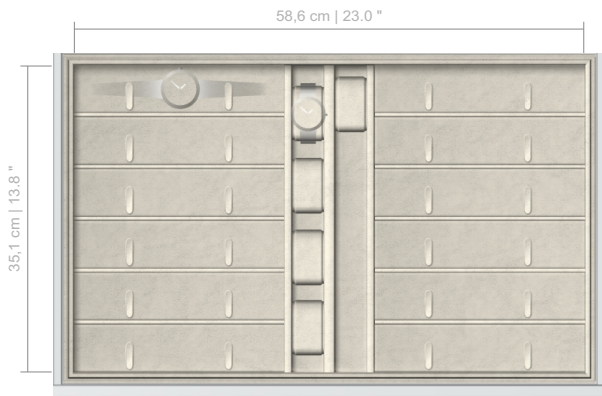

INSERT #0600
 AVAILABLE FOR DRAWER HEIGHTS:
 6-8-10-12-14 CM | 2.3-3.1-3.9-4.6-5.4 INCHES

INSERT #0750
 AVAILABLE FOR DRAWER HEIGHTS:
 8-10-12-14 CM | 3.1-3.9-4.6-5.4 INCHES

DRAWER INSERTS FOR PHOENIX

INSERT #0755
 AVAILABLE FOR DRAWER HEIGHTS:
 8-10-12-14 CM | 3.1-3.9-4.6-5.4 INCHES

INSERT #0760
 AVAILABLE FOR DRAWER HEIGHTS:
 8-10-12-14 CM | 3.1-3.9-4.6-5.4 INCHES

INSERT #1100
 AVAILABLE FOR DRAWER HEIGHTS:
 8-10-12-14 CM | 3.1-3.9-4.6-5.4 INCHES

INSERT #1310
 AVAILABLE FOR DRAWER HEIGHTS:
 8-10-12-14 CM | 3.1-3.9-4.6-5.4 INCHES

INSERT #1315
 AVAILABLE FOR DRAWER HEIGHTS:
 8-10-12-14 CM | 3.1-3.9-4.6-5.4 INCHES

INSERT #1350
 AVAILABLE FOR DRAWER HEIGHTS:
 8-10-12-14 CM | 3.1-3.9-4.6-5.4 INCHES

DRAWER INSERTS FOR PHOENIX

INSERT #1400
 AVAILABLE FOR DRAWER HEIGHTS:
 8-10-12-14 CM | 3.1-3.9-4.6-5.4 INCHES

INSERT #1500
 AVAILABLE FOR DRAWER HEIGHTS:
 8-10-12-14 CM | 3.1-3.9-4.6-5.4 INCHES

INSERT #2100
 AVAILABLE FOR DRAWER HEIGHTS:
 8-10-12-14 CM | 3.1-3.9-4.6-5.4 INCHES

INSERT #2110
 AVAILABLE FOR DRAWER HEIGHTS:
 8-10-12-14 CM | 3.1-3.9-4.6-5.4 INCHES