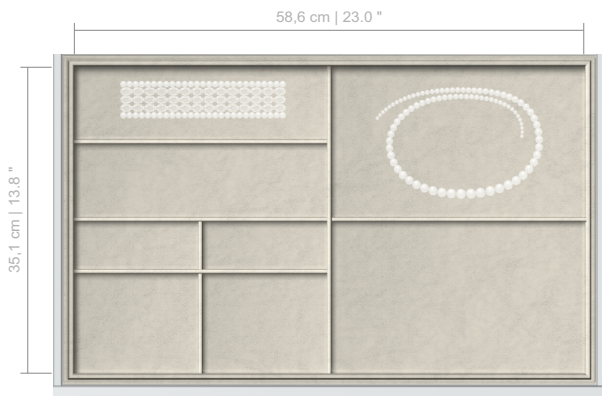

INSERT #0310
 AVAILABLE FOR DRAWER HEIGHTS:
 6-8-10-12-14 CM | 2.3-3.1-3.9-4.6-5.4 INCHES

INSERT #0400
 AVAILABLE FOR DRAWER HEIGHTS:
 6-8-10-12-14 CM | 2.3-3.1-3.9-4.6-5.4 INCHES

INSERT #0403
 AVAILABLE FOR DRAWER HEIGHTS:
 6-8-10-12-14 CM | 2.3-3.1-3.9-4.6-5.4 INCHES

INSERT #0404
 AVAILABLE FOR DRAWER HEIGHTS:
 6-8-10-12-14 CM | 2.3-3.1-3.9-4.6-5.4 INCHES

DRAWER INSERTS FOR PHOENIX

INSERT #0406
 AVAILABLE FOR DRAWER HEIGHTS:
 6-8-10-12-14 CM | 2.3-3.1-3.9-4.6-5.4 INCHES

INSERT #0500
 AVAILABLE FOR DRAWER HEIGHTS:
 6-8-10-12-14 CM | 2.3-3.1-3.9-4.6-5.4 INCHES

INSERT #0501
 AVAILABLE FOR DRAWER HEIGHTS:
 6-8-10-12-14 CM | 2.3-3.1-3.9-4.6-5.4 INCHES

INSERT #0504
 AVAILABLE FOR DRAWER HEIGHTS:
 6-8-10-12-14 CM | 2.3-3.1-3.9-4.6-5.4 INCHES

INSERT #0600
 AVAILABLE FOR DRAWER HEIGHTS:
 6-8-10-12-14 CM | 2.3-3.1-3.9-4.6-5.4 INCHES

INSERT #0750
 AVAILABLE FOR DRAWER HEIGHTS:
 8-10-12-14 CM | 3.1-3.9-4.6-5.4 INCHES

DRAWER INSERTS FOR PHOENIX

INSERT #0755
 AVAILABLE FOR DRAWER HEIGHTS:
 8-10-12-14 CM | 3.1-3.9-4.6-5.4 INCHES