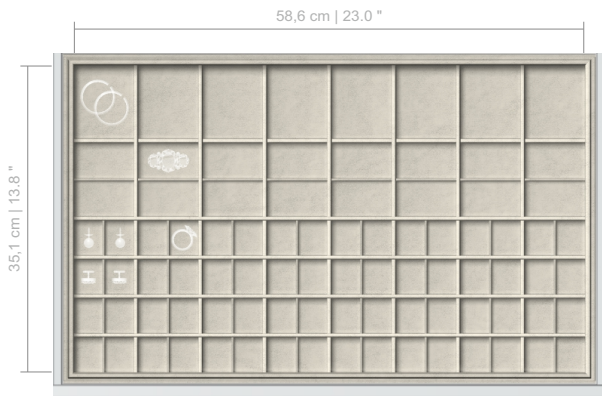

INSERT #0310
 AVAILABLE FOR DRAWER HEIGHTS:
 6-8-10-12-14 CM | 2.3-3.1-3.9-4.6-5.4 INCHES

INSERT #0400
 AVAILABLE FOR DRAWER HEIGHTS:
 6-8-10-12-14 CM | 2.3-3.1-3.9-4.6-5.4 INCHES

INSERT #0403
 AVAILABLE FOR DRAWER HEIGHTS:
 6-8-10-12-14 CM | 2.3-3.1-3.9-4.6-5.4 INCHES

INSERT #0404
 AVAILABLE FOR DRAWER HEIGHTS:
 6-8-10-12-14 CM | 2.3-3.1-3.9-4.6-5.4 INCHES

DRAWER INSERTS FOR PHOENIX

INSERT #0406
 AVAILABLE FOR DRAWER HEIGHTS:
 6-8-10-12-14 CM | 2.3-3.1-3.9-4.6-5.4 INCHES

INSERT #0500
 AVAILABLE FOR DRAWER HEIGHTS:
 6-8-10-12-14 CM | 2.3-3.1-3.9-4.6-5.4 INCHES

INSERT #0501
 AVAILABLE FOR DRAWER HEIGHTS:
 6-8-10-12-14 CM | 2.3-3.1-3.9-4.6-5.4 INCHES

INSERT #0504
 AVAILABLE FOR DRAWER HEIGHTS:
 6-8-10-12-14 CM | 2.3-3.1-3.9-4.6-5.4 INCHES

INSERT #0600
 AVAILABLE FOR DRAWER HEIGHTS:
 6-8-10-12-14 CM | 2.3-3.1-3.9-4.6-5.4 INCHES

INSERT #0750
 AVAILABLE FOR DRAWER HEIGHTS:
 8-10-12-14 CM | 3.1-3.9-4.6-5.4 INCHES

DRAWER INSERTS FOR PHOENIX

INSERT #0755
 AVAILABLE FOR DRAWER HEIGHTS:
 8-10-12-14 CM | 3.1-3.9-4.6-5.4 INCHES