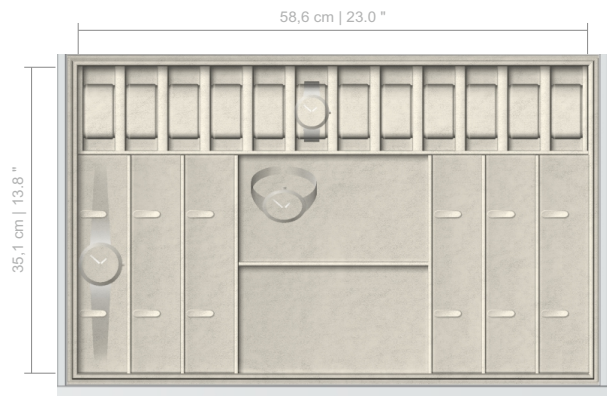

INSERT #1315
 AVAILABLE FOR DRAWER HEIGHTS:
 8-10-12-14 CM | 3.1-3.9-4.6-5.4 INCHES

INSERT #1350
 AVAILABLE FOR DRAWER HEIGHTS:
 8-10-12-14 CM | 3.1-3.9-4.6-5.4 INCHES

DRAWER INSERTS FOR PHOENIX

INSERT #1400
 AVAILABLE FOR DRAWER HEIGHTS:
 8-10-12-14 CM | 3.1-3.9-4.6-5.4 INCHES

INSERT #1500
 AVAILABLE FOR DRAWER HEIGHTS:
 8-10-12-14 CM | 3.1-3.9-4.6-5.4 INCHES

INSERT #2100
 AVAILABLE FOR DRAWER HEIGHTS:
 8-10-12-14 CM | 3.1-3.9-4.6-5.4 INCHES

INSERT #2110
 AVAILABLE FOR DRAWER HEIGHTS:
 8-10-12-14 CM | 3.1-3.9-4.6-5.4 INCHES

INSERT #2115
 AVAILABLE FOR DRAWER HEIGHTS:
 8-10-12-14 CM | 3.1-3.9-4.6-5.4 INCHES

INSERT #2120
 AVAILABLE FOR DRAWER HEIGHTS:
 8-10-12-14 CM | 3.1-3.9-4.6-5.4 INCHES