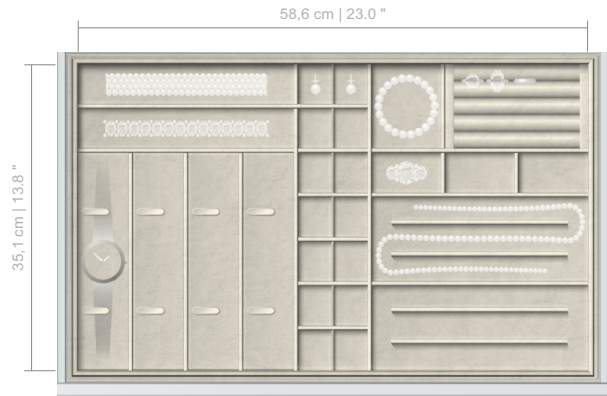

INSERT #0600
 AVAILABLE FOR DRAWER HEIGHTS:
 6-8-10-12-14 CM | 2.3-3.1-3.9-4.6-5.4 INCHES

INSERT #0750
 AVAILABLE FOR DRAWER HEIGHTS:
 8-10-12-14 CM | 3.1-3.9-4.6-5.4 INCHES

DRAWER INSERTS FOR PHOENIX

INSERT #0755
 AVAILABLE FOR DRAWER HEIGHTS:
 8-10-12-14 CM | 3.1-3.9-4.6-5.4 INCHES

INSERT #0760
 AVAILABLE FOR DRAWER HEIGHTS:
 8-10-12-14 CM | 3.1-3.9-4.6-5.4 INCHES

INSERT #1100
 AVAILABLE FOR DRAWER HEIGHTS:
 8-10-12-14 CM | 3.1-3.9-4.6-5.4 INCHES

INSERT #1310
 AVAILABLE FOR DRAWER HEIGHTS:
 8-10-12-14 CM | 3.1-3.9-4.6-5.4 INCHES

INSERT #1315
 AVAILABLE FOR DRAWER HEIGHTS:
 8-10-12-14 CM | 3.1-3.9-4.6-5.4 INCHES

INSERT #1350
 AVAILABLE FOR DRAWER HEIGHTS:
 8-10-12-14 CM | 3.1-3.9-4.6-5.4 INCHES

DRAWER INSERTS FOR PHOENIX

INSERT #1400
 AVAILABLE FOR DRAWER HEIGHTS:
 8-10-12-14 CM | 3.1-3.9-4.6-5.4 INCHES

INSERT #1500
 AVAILABLE FOR DRAWER HEIGHTS:
 8-10-12-14 CM | 3.1-3.9-4.6-5.4 INCHES

INSERT #2100
 AVAILABLE FOR DRAWER HEIGHTS:
 8-10-12-14 CM | 3.1-3.9-4.6-5.4 INCHES

INSERT #2110
 AVAILABLE FOR DRAWER HEIGHTS:
 8-10-12-14 CM | 3.1-3.9-4.6-5.4 INCHES