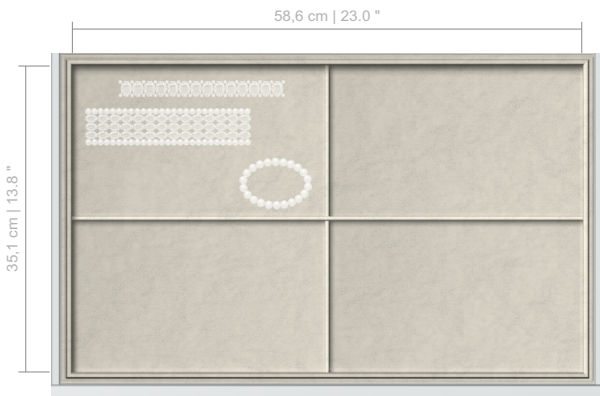

DRAWER INSERTS FOR PHOENIX

DRAWERS (WITHOUT INSERTS)
 DRAWER HEIGHTS AVAILABLE:
 6-8-10-12-14 CM | 2.3-3.1-3.9-4.6-5.4 INCHES

INSERT #0033
 AVAILABLE FOR DRAWER HEIGHTS:
 6-8-10-12-14 CM | 2.3-3.1-3.9-4.6-5.4 INCHES

INSERT #0310
 AVAILABLE FOR DRAWER HEIGHTS:
 6-8-10-12-14 CM | 2.3-3.1-3.9-4.6-5.4 INCHES

INSERT #0400
 AVAILABLE FOR DRAWER HEIGHTS:
 6-8-10-12-14 CM | 2.3-3.1-3.9-4.6-5.4 INCHES

INSERT #0403
 AVAILABLE FOR DRAWER HEIGHTS:
 6-8-10-12-14 CM | 2.3-3.1-3.9-4.6-5.4 INCHES

INSERT #0404
 AVAILABLE FOR DRAWER HEIGHTS:
 6-8-10-12-14 CM | 2.3-3.1-3.9-4.6-5.4 INCHES

DRAWER INSERTS FOR PHOENIX

INSERT #0406
 AVAILABLE FOR DRAWER HEIGHTS:
 6-8-10-12-14 CM | 2.3-3.1-3.9-4.6-5.4 INCHES