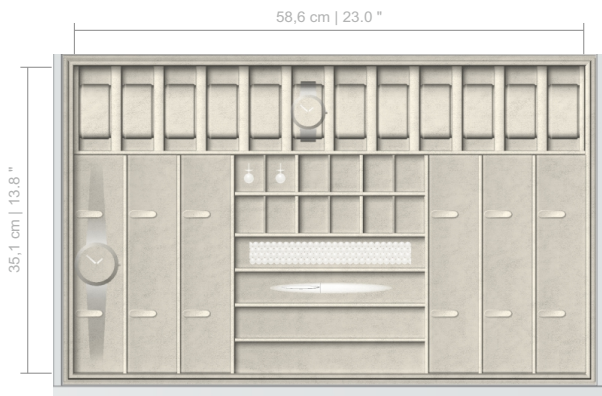

INSERT #0600
 AVAILABLE FOR DRAWER HEIGHTS:
 6-8-10-12-14 CM | 2.3-3.1-3.9-4.6-5.4 INCHES

INSERT #0750
 AVAILABLE FOR DRAWER HEIGHTS:
 8-10-12-14 CM | 3.1-3.9-4.6-5.4 INCHES

DRAWER INSERTS FOR PHOENIX

INSERT #0755
 AVAILABLE FOR DRAWER HEIGHTS:
 8-10-12-14 CM | 3.1-3.9-4.6-5.4 INCHES

INSERT #0760
 AVAILABLE FOR DRAWER HEIGHTS:
 8-10-12-14 CM | 3.1-3.9-4.6-5.4 INCHES

INSERT #1100
 AVAILABLE FOR DRAWER HEIGHTS:
 8-10-12-14 CM | 3.1-3.9-4.6-5.4 INCHES

INSERT #1310
 AVAILABLE FOR DRAWER HEIGHTS:
 8-10-12-14 CM | 3.1-3.9-4.6-5.4 INCHES

INSERT #1315
 AVAILABLE FOR DRAWER HEIGHTS:
 8-10-12-14 CM | 3.1-3.9-4.6-5.4 INCHES

INSERT #1350
 AVAILABLE FOR DRAWER HEIGHTS:
 8-10-12-14 CM | 3.1-3.9-4.6-5.4 INCHES

DRAWER INSERTS FOR PHOENIX

INSERT #1400
 AVAILABLE FOR DRAWER HEIGHTS:
 8-10-12-14 CM | 3.1-3.9-4.6-5.4 INCHES

INSERT #1500
 AVAILABLE FOR DRAWER HEIGHTS:
 8-10-12-14 CM | 3.1-3.9-4.6-5.4 INCHES

INSERT #2100
 AVAILABLE FOR DRAWER HEIGHTS:
 8-10-12-14 CM | 3.1-3.9-4.6-5.4 INCHES

INSERT #2110
 AVAILABLE FOR DRAWER HEIGHTS:
 8-10-12-14 CM | 3.1-3.9-4.6-5.4 INCHES