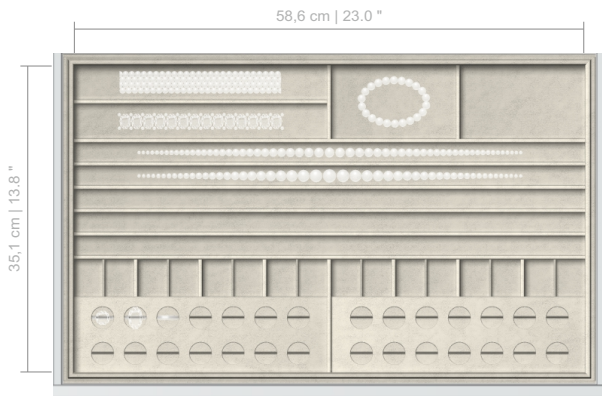

INSERT #0500
 AVAILABLE FOR DRAWER HEIGHTS:
 6-8-10-12-14 CM | 2.3-3.1-3.9-4.6-5.4 INCHES

INSERT #0501
 AVAILABLE FOR DRAWER HEIGHTS:
 6-8-10-12-14 CM | 2.3-3.1-3.9-4.6-5.4 INCHES

INSERT #0504
 AVAILABLE FOR DRAWER HEIGHTS:
 6-8-10-12-14 CM | 2.3-3.1-3.9-4.6-5.4 INCHES

INSERT #0600
 AVAILABLE FOR DRAWER HEIGHTS:
 6-8-10-12-14 CM | 2.3-3.1-3.9-4.6-5.4 INCHES

INSERT #0750
 AVAILABLE FOR DRAWER HEIGHTS:
 8-10-12-14 CM | 3.1-3.9-4.6-5.4 INCHES

DRAWER INSERTS FOR PHOENIX

INSERT #0755
 AVAILABLE FOR DRAWER HEIGHTS:
 8-10-12-14 CM | 3.1-3.9-4.6-5.4 INCHES

INSERT #0760
 AVAILABLE FOR DRAWER HEIGHTS:
 8-10-12-14 CM | 3.1-3.9-4.6-5.4 INCHES

INSERT #1100
 AVAILABLE FOR DRAWER HEIGHTS:
 8-10-12-14 CM | 3.1-3.9-4.6-5.4 INCHES

INSERT #1310
 AVAILABLE FOR DRAWER HEIGHTS:
 8-10-12-14 CM | 3.1-3.9-4.6-5.4 INCHES

INSERT #1315
 AVAILABLE FOR DRAWER HEIGHTS:
 8-10-12-14 CM | 3.1-3.9-4.6-5.4 INCHES

INSERT #1350
 AVAILABLE FOR DRAWER HEIGHTS:
 8-10-12-14 CM | 3.1-3.9-4.6-5.4 INCHES

DRAWER INSERTS FOR PHOENIX

INSERT #1400
 AVAILABLE FOR DRAWER HEIGHTS:
 8-10-12-14 CM | 3.1-3.9-4.6-5.4 INCHES