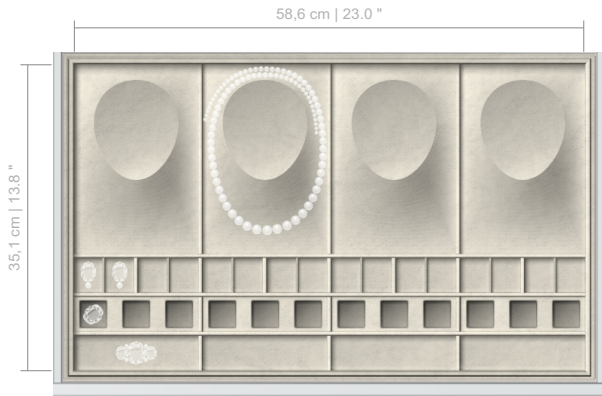

INSERT #0500
 AVAILABLE FOR DRAWER HEIGHTS:
 6-8-10-12-14 CM | 2.3-3.1-3.9-4.6-5.4 INCHES

INSERT #0501
 AVAILABLE FOR DRAWER HEIGHTS:
 6-8-10-12-14 CM | 2.3-3.1-3.9-4.6-5.4 INCHES

INSERT #0504
 AVAILABLE FOR DRAWER HEIGHTS:
 6-8-10-12-14 CM | 2.3-3.1-3.9-4.6-5.4 INCHES

INSERT #0600
 AVAILABLE FOR DRAWER HEIGHTS:
 6-8-10-12-14 CM | 2.3-3.1-3.9-4.6-5.4 INCHES

INSERT #0750
 AVAILABLE FOR DRAWER HEIGHTS:
 8-10-12-14 CM | 3.1-3.9-4.6-5.4 INCHES

DRAWER INSERTS FOR PHOENIX

INSERT #0755
 AVAILABLE FOR DRAWER HEIGHTS:
 8-10-12-14 CM | 3.1-3.9-4.6-5.4 INCHES

INSERT #0760
 AVAILABLE FOR DRAWER HEIGHTS:
 8-10-12-14 CM | 3.1-3.9-4.6-5.4 INCHES

INSERT #1100
 AVAILABLE FOR DRAWER HEIGHTS:
 8-10-12-14 CM | 3.1-3.9-4.6-5.4 INCHES

INSERT #1310
 AVAILABLE FOR DRAWER HEIGHTS:
 8-10-12-14 CM | 3.1-3.9-4.6-5.4 INCHES

INSERT #1315
 AVAILABLE FOR DRAWER HEIGHTS:
 8-10-12-14 CM | 3.1-3.9-4.6-5.4 INCHES

INSERT #1350
 AVAILABLE FOR DRAWER HEIGHTS:
 8-10-12-14 CM | 3.1-3.9-4.6-5.4 INCHES

DRAWER INSERTS FOR PHOENIX

INSERT #1400
 AVAILABLE FOR DRAWER HEIGHTS:
 8-10-12-14 CM | 3.1-3.9-4.6-5.4 INCHES