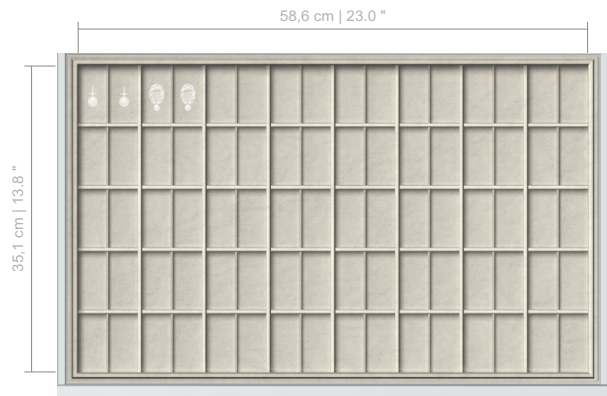

INSERT #0310
 AVAILABLE FOR DRAWER HEIGHTS:
 6-8-10-12-14 CM | 2.3-3.1-3.9-4.6-5.4 INCHES

INSERT #0400
 AVAILABLE FOR DRAWER HEIGHTS:
 6-8-10-12-14 CM | 2.3-3.1-3.9-4.6-5.4 INCHES

INSERT #0403
 AVAILABLE FOR DRAWER HEIGHTS:
 6-8-10-12-14 CM | 2.3-3.1-3.9-4.6-5.4 INCHES

INSERT #0404
 AVAILABLE FOR DRAWER HEIGHTS:
 6-8-10-12-14 CM | 2.3-3.1-3.9-4.6-5.4 INCHES

DRAWER INSERTS FOR PHOENIX

INSERT #0406
 AVAILABLE FOR DRAWER HEIGHTS:
 6-8-10-12-14 CM | 2.3-3.1-3.9-4.6-5.4 INCHES

INSERT #0500
 AVAILABLE FOR DRAWER HEIGHTS:
 6-8-10-12-14 CM | 2.3-3.1-3.9-4.6-5.4 INCHES

INSERT #0501
 AVAILABLE FOR DRAWER HEIGHTS:
 6-8-10-12-14 CM | 2.3-3.1-3.9-4.6-5.4 INCHES

INSERT #0504
 AVAILABLE FOR DRAWER HEIGHTS:
 6-8-10-12-14 CM | 2.3-3.1-3.9-4.6-5.4 INCHES

INSERT #0600
 AVAILABLE FOR DRAWER HEIGHTS:
 6-8-10-12-14 CM | 2.3-3.1-3.9-4.6-5.4 INCHES

INSERT #0750
 AVAILABLE FOR DRAWER HEIGHTS:
 8-10-12-14 CM | 3.1-3.9-4.6-5.4 INCHES

DRAWER INSERTS FOR PHOENIX

INSERT #0755
 AVAILABLE FOR DRAWER HEIGHTS:
 8-10-12-14 CM | 3.1-3.9-4.6-5.4 INCHES