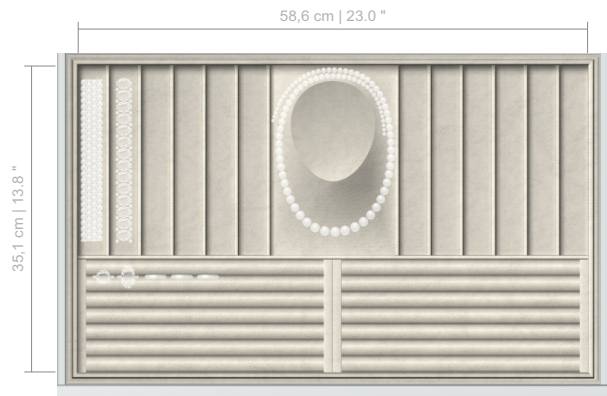

INSERT #0500
 AVAILABLE FOR DRAWER HEIGHTS:
 6-8-10-12-14 CM | 2.3-3.1-3.9-4.6-5.4 INCHES

INSERT #0501
 AVAILABLE FOR DRAWER HEIGHTS:
 6-8-10-12-14 CM | 2.3-3.1-3.9-4.6-5.4 INCHES

INSERT #0504
 AVAILABLE FOR DRAWER HEIGHTS:
 6-8-10-12-14 CM | 2.3-3.1-3.9-4.6-5.4 INCHES

INSERT #0600
 AVAILABLE FOR DRAWER HEIGHTS:
 6-8-10-12-14 CM | 2.3-3.1-3.9-4.6-5.4 INCHES

INSERT #0750
 AVAILABLE FOR DRAWER HEIGHTS:
 8-10-12-14 CM | 3.1-3.9-4.6-5.4 INCHES

DRAWER INSERTS FOR PHOENIX

INSERT #0755
 AVAILABLE FOR DRAWER HEIGHTS:
 8-10-12-14 CM | 3.1-3.9-4.6-5.4 INCHES

INSERT #0760
 AVAILABLE FOR DRAWER HEIGHTS:
 8-10-12-14 CM | 3.1-3.9-4.6-5.4 INCHES

INSERT #1100
 AVAILABLE FOR DRAWER HEIGHTS:
 8-10-12-14 CM | 3.1-3.9-4.6-5.4 INCHES

INSERT #1310
 AVAILABLE FOR DRAWER HEIGHTS:
 8-10-12-14 CM | 3.1-3.9-4.6-5.4 INCHES

INSERT #1315
 AVAILABLE FOR DRAWER HEIGHTS:
 8-10-12-14 CM | 3.1-3.9-4.6-5.4 INCHES

INSERT #1350
 AVAILABLE FOR DRAWER HEIGHTS:
 8-10-12-14 CM | 3.1-3.9-4.6-5.4 INCHES

DRAWER INSERTS FOR PHOENIX

INSERT #1400
 AVAILABLE FOR DRAWER HEIGHTS:
 8-10-12-14 CM | 3.1-3.9-4.6-5.4 INCHES