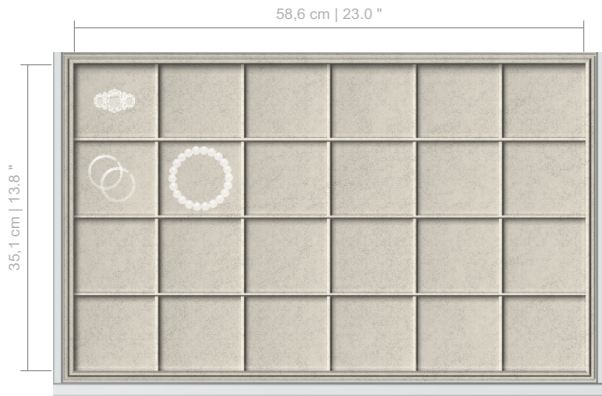

DRAWER INSERTS FOR PHOENIX

DRAWERS (WITHOUT INSERTS)
 DRAWER HEIGHTS AVAILABLE:
 6-8-10-12-14 CM | 2.3-3.1-3.9-4.6-5.4 INCHES

INSERT #0033
 AVAILABLE FOR DRAWER HEIGHTS:
 6-8-10-12-14 CM | 2.3-3.1-3.9-4.6-5.4 INCHES

INSERT #0310
 AVAILABLE FOR DRAWER HEIGHTS:
 6-8-10-12-14 CM | 2.3-3.1-3.9-4.6-5.4 INCHES

INSERT #0400
 AVAILABLE FOR DRAWER HEIGHTS:
 6-8-10-12-14 CM | 2.3-3.1-3.9-4.6-5.4 INCHES

INSERT #0403
 AVAILABLE FOR DRAWER HEIGHTS:
 6-8-10-12-14 CM | 2.3-3.1-3.9-4.6-5.4 INCHES

INSERT #0404
 AVAILABLE FOR DRAWER HEIGHTS:
 6-8-10-12-14 CM | 2.3-3.1-3.9-4.6-5.4 INCHES

DRAWER INSERTS FOR PHOENIX

INSERT #0406
 AVAILABLE FOR DRAWER HEIGHTS:
 6-8-10-12-14 CM | 2.3-3.1-3.9-4.6-5.4 INCHES

INSERT #0500
 AVAILABLE FOR DRAWER HEIGHTS:
 6-8-10-12-14 CM | 2.3-3.1-3.9-4.6-5.4 INCHES

INSERT #0501
 AVAILABLE FOR DRAWER HEIGHTS:
 6-8-10-12-14 CM | 2.3-3.1-3.9-4.6-5.4 INCHES

INSERT #0504
 AVAILABLE FOR DRAWER HEIGHTS:
 6-8-10-12-14 CM | 2.3-3.1-3.9-4.6-5.4 INCHES