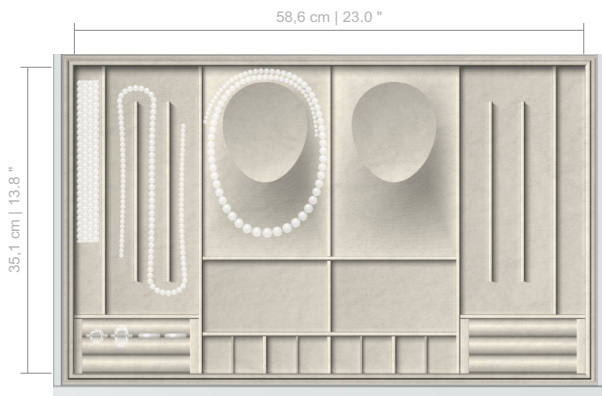

INSERT #0404
 AVAILABLE FOR DRAWER HEIGHTS:
 6-8-10-12-14 CM | 2.3-3.1-3.9-4.6-5.4 INCHES

DRAWER INSERTS FOR PHOENIX

INSERT #0406
 AVAILABLE FOR DRAWER HEIGHTS:
 6-8-10-12-14 CM | 2.3-3.1-3.9-4.6-5.4 INCHES

INSERT #0500
 AVAILABLE FOR DRAWER HEIGHTS:
 6-8-10-12-14 CM | 2.3-3.1-3.9-4.6-5.4 INCHES

INSERT #0501
 AVAILABLE FOR DRAWER HEIGHTS:
 6-8-10-12-14 CM | 2.3-3.1-3.9-4.6-5.4 INCHES

INSERT #0504
 AVAILABLE FOR DRAWER HEIGHTS:
 6-8-10-12-14 CM | 2.3-3.1-3.9-4.6-5.4 INCHES

INSERT #0600
 AVAILABLE FOR DRAWER HEIGHTS:
 6-8-10-12-14 CM | 2.3-3.1-3.9-4.6-5.4 INCHES

INSERT #0750
 AVAILABLE FOR DRAWER HEIGHTS:
 8-10-12-14 CM | 3.1-3.9-4.6-5.4 INCHES

DRAWER INSERTS FOR PHOENIX

INSERT #0755
 AVAILABLE FOR DRAWER HEIGHTS:
 8-10-12-14 CM | 3.1-3.9-4.6-5.4 INCHES

INSERT #0760
 AVAILABLE FOR DRAWER HEIGHTS:
 8-10-12-14 CM | 3.1-3.9-4.6-5.4 INCHES

INSERT #1100
 AVAILABLE FOR DRAWER HEIGHTS:
 8-10-12-14 CM | 3.1-3.9-4.6-5.4 INCHES

INSERT #1310
 AVAILABLE FOR DRAWER HEIGHTS:
 8-10-12-14 CM | 3.1-3.9-4.6-5.4 INCHES